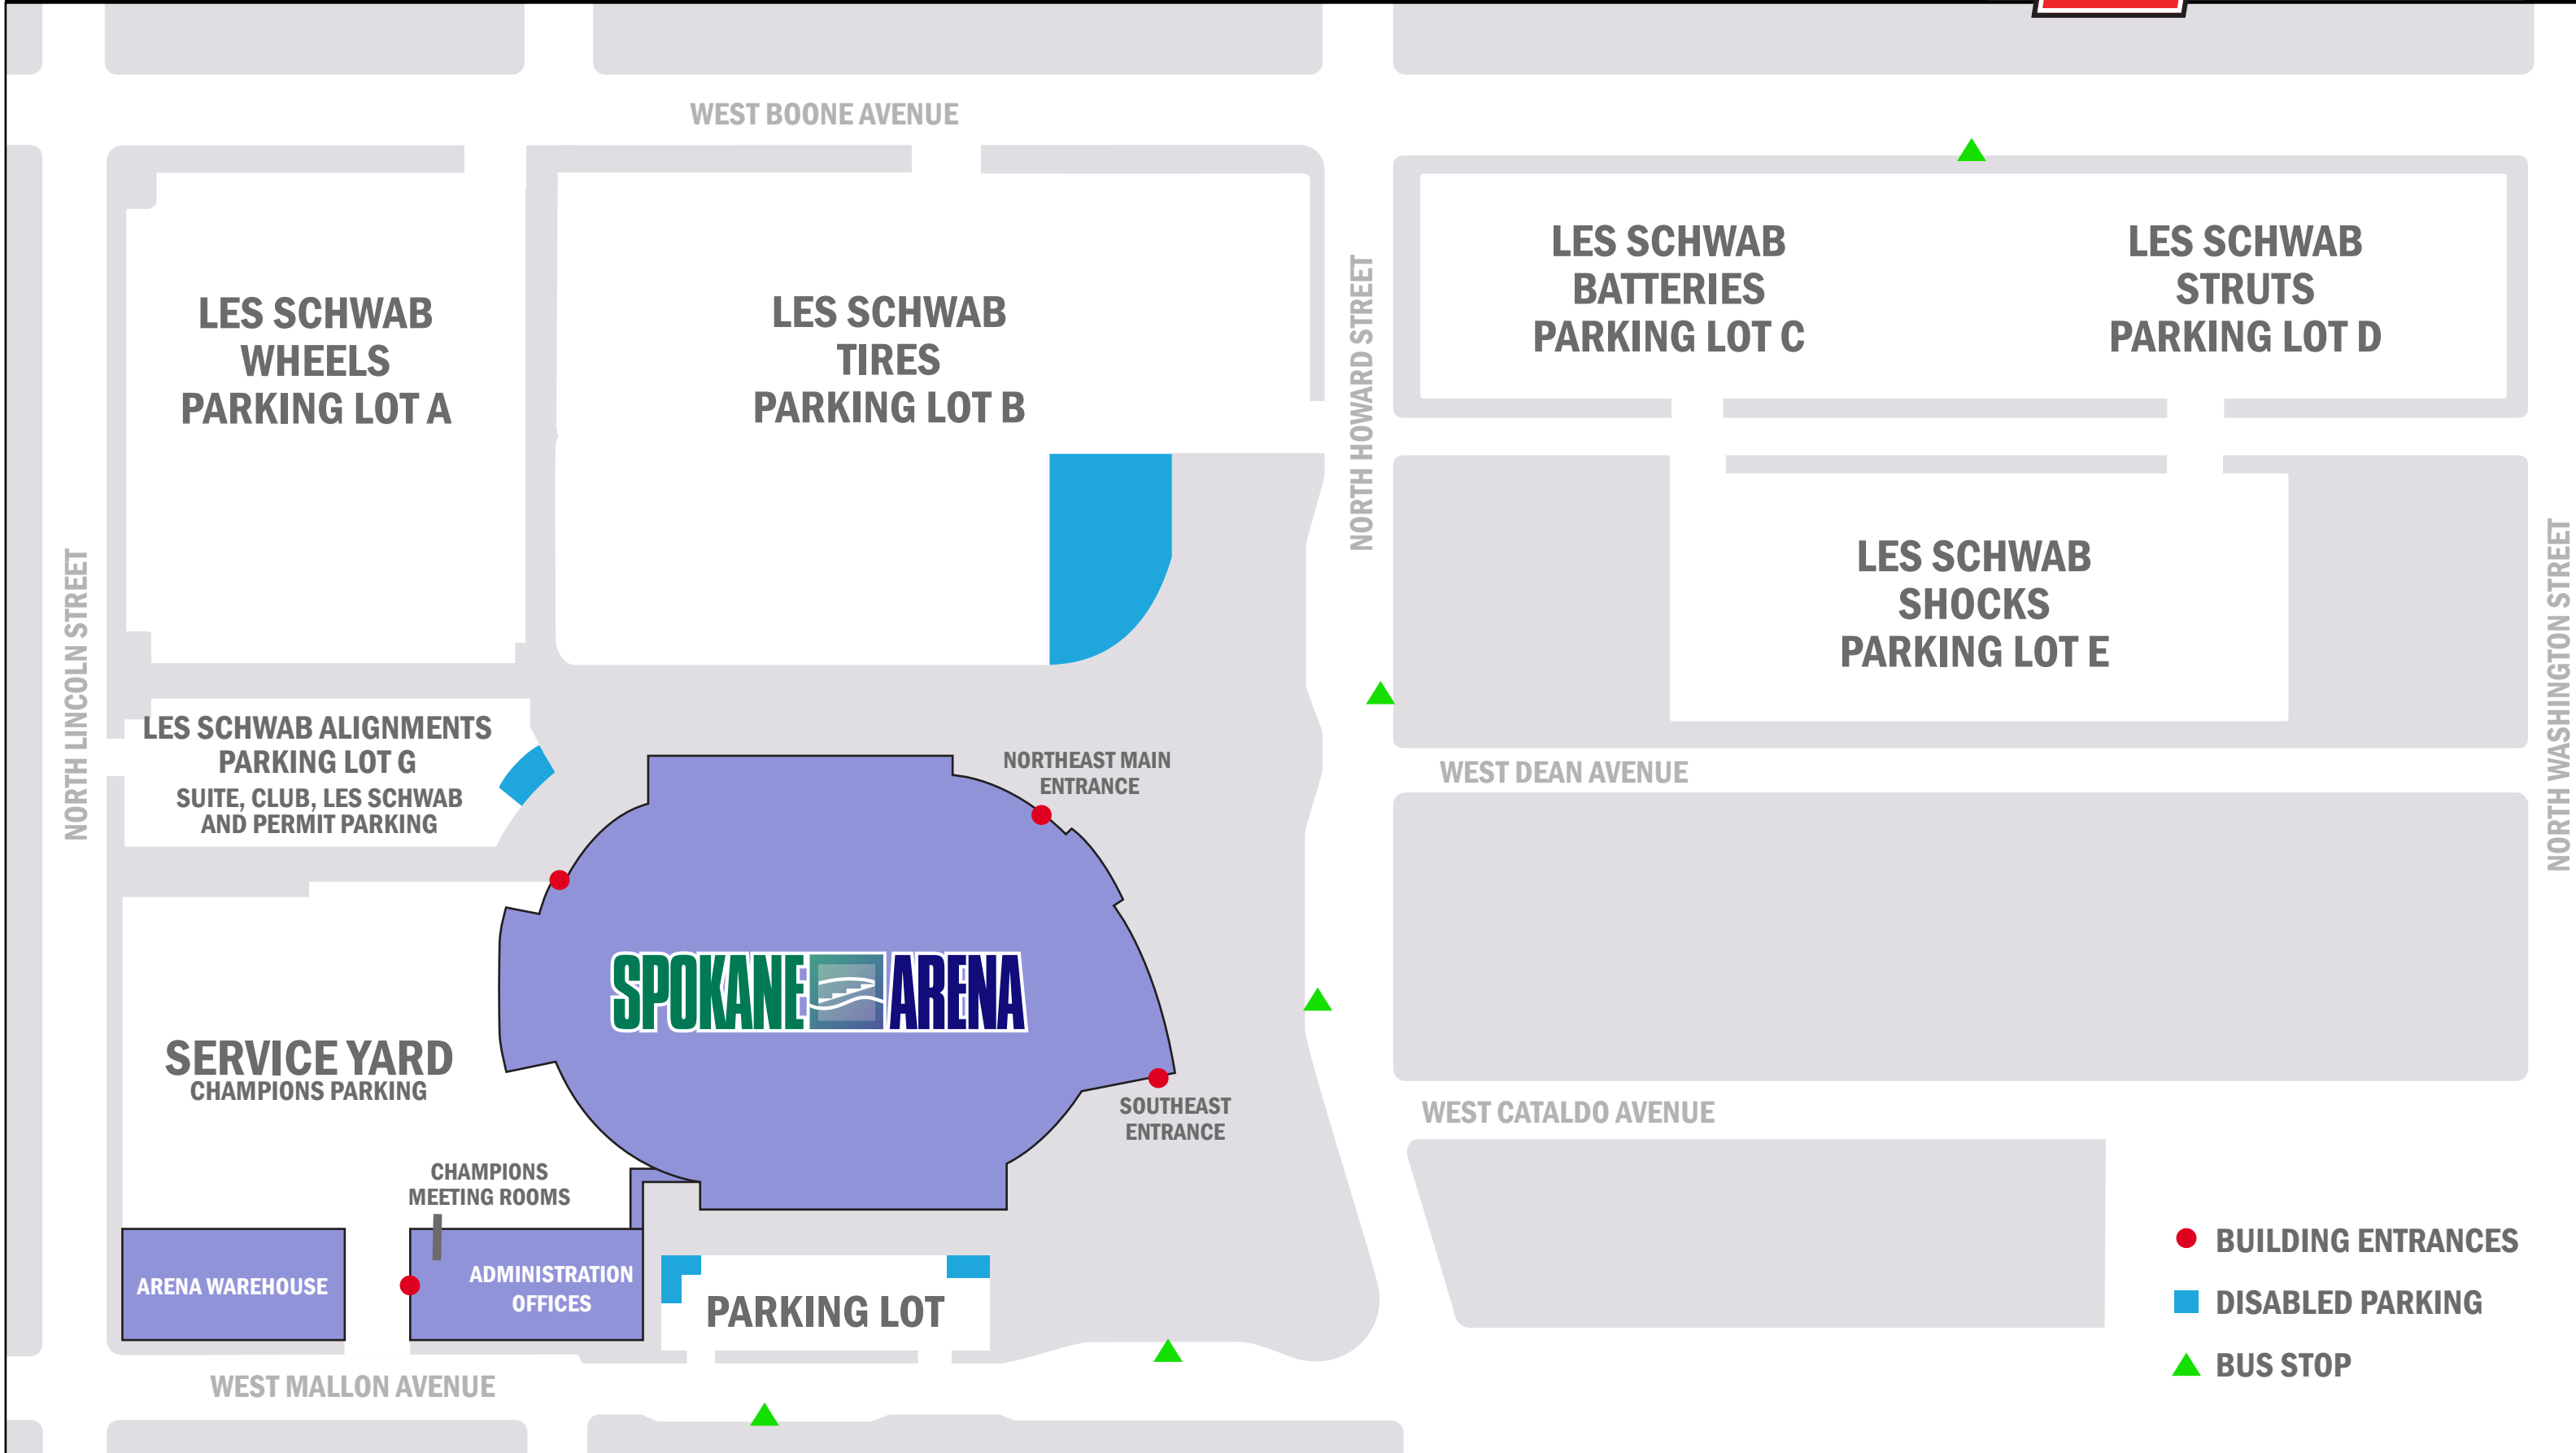

SPOKANE ARENA PARKING

PRESENTED BY

- BUILDING ENTRANCES
- DISABLED PARKING
- ▲ BUS STOP