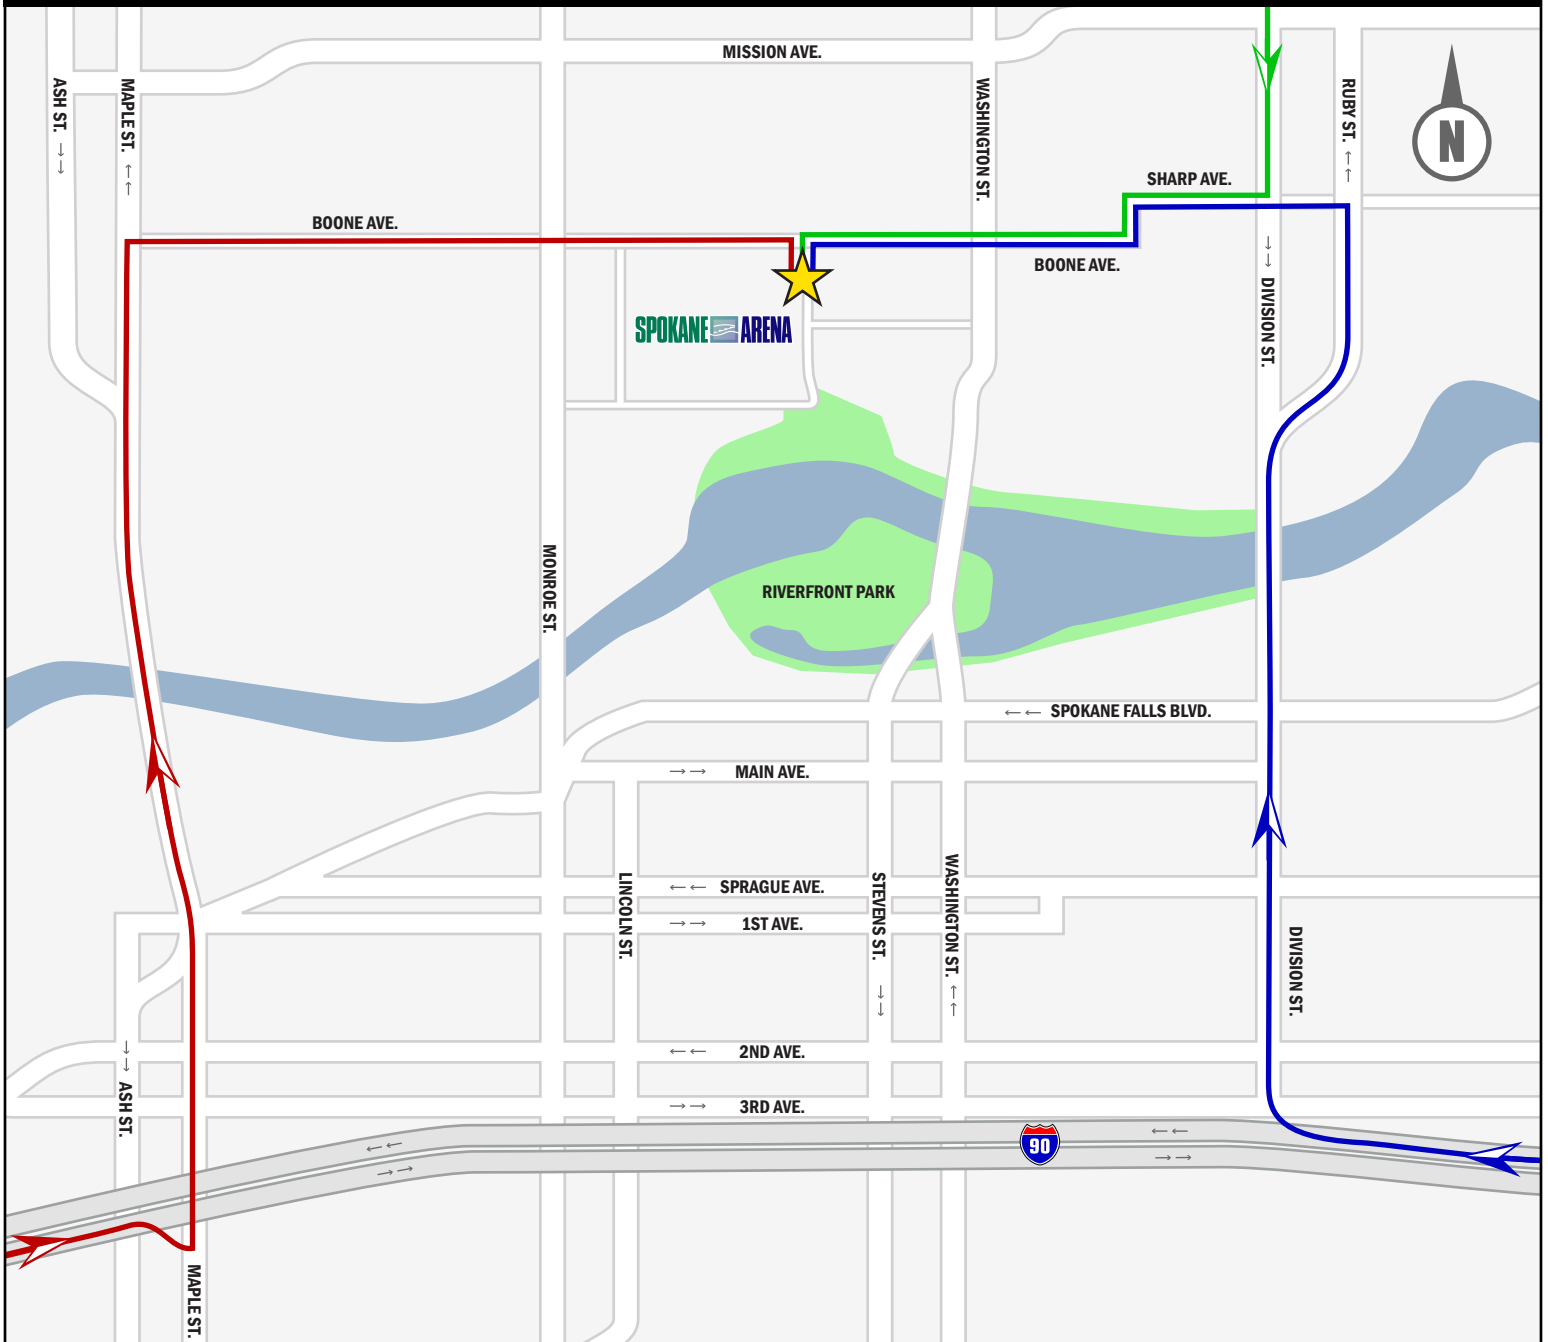

# SPOKANE ARENA DIRECTIONS

## FROM WEST (I-90 EASTBOUND)

East on I-90 to Maple St. Exit  
 Left on Maple St. to Boone Ave.  
 Right on Boone Ave., continue to Howard St.  
 Right on Howard St., parking entrance on Howard St.

## FROM EAST (I-90 WESTBOUND)

West on I-90 to Division St. Exit 281  
 Stay on Division as it splits to one-way Ruby St.  
 Left on Sharp Ave., Sharp turns left into Atlantic  
 then right onto Boone Ave. Continue on Boone Ave.  
 to Howard St., parking entrance on Howard St.

## FROM NORTH

South on Highway 395 (Division St.) - Left on  
 Sharp Ave. Sharp turns left into Atlantic then  
 right onto Boone Ave. Continue on Boone Ave.  
 to Howard St., parking entrance on Howard St.